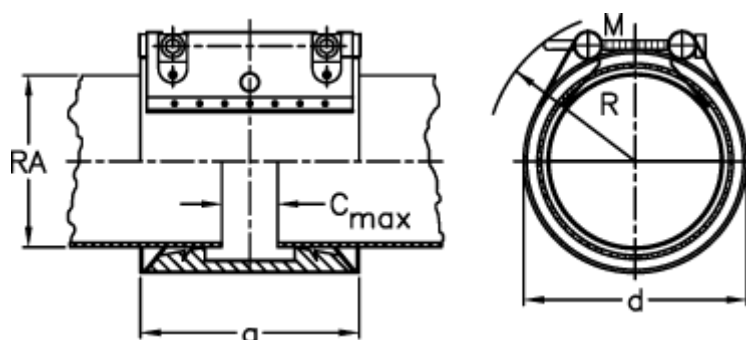

Data Sheet

Article number: 025818660050

Description: Norma Connect pipe coupling
PLAST GRIP PGL W5 Ø=50,0 NBR, 16 bar

Measures

a = 62.4

C max with insertion band = 8

d = 70

M (screw) = M8

Nominal pressure (bar) = 16

R = 90

RA = 50.0

RA min-RA max plastic = 49,5-50,5

Weight a piece = 0.6